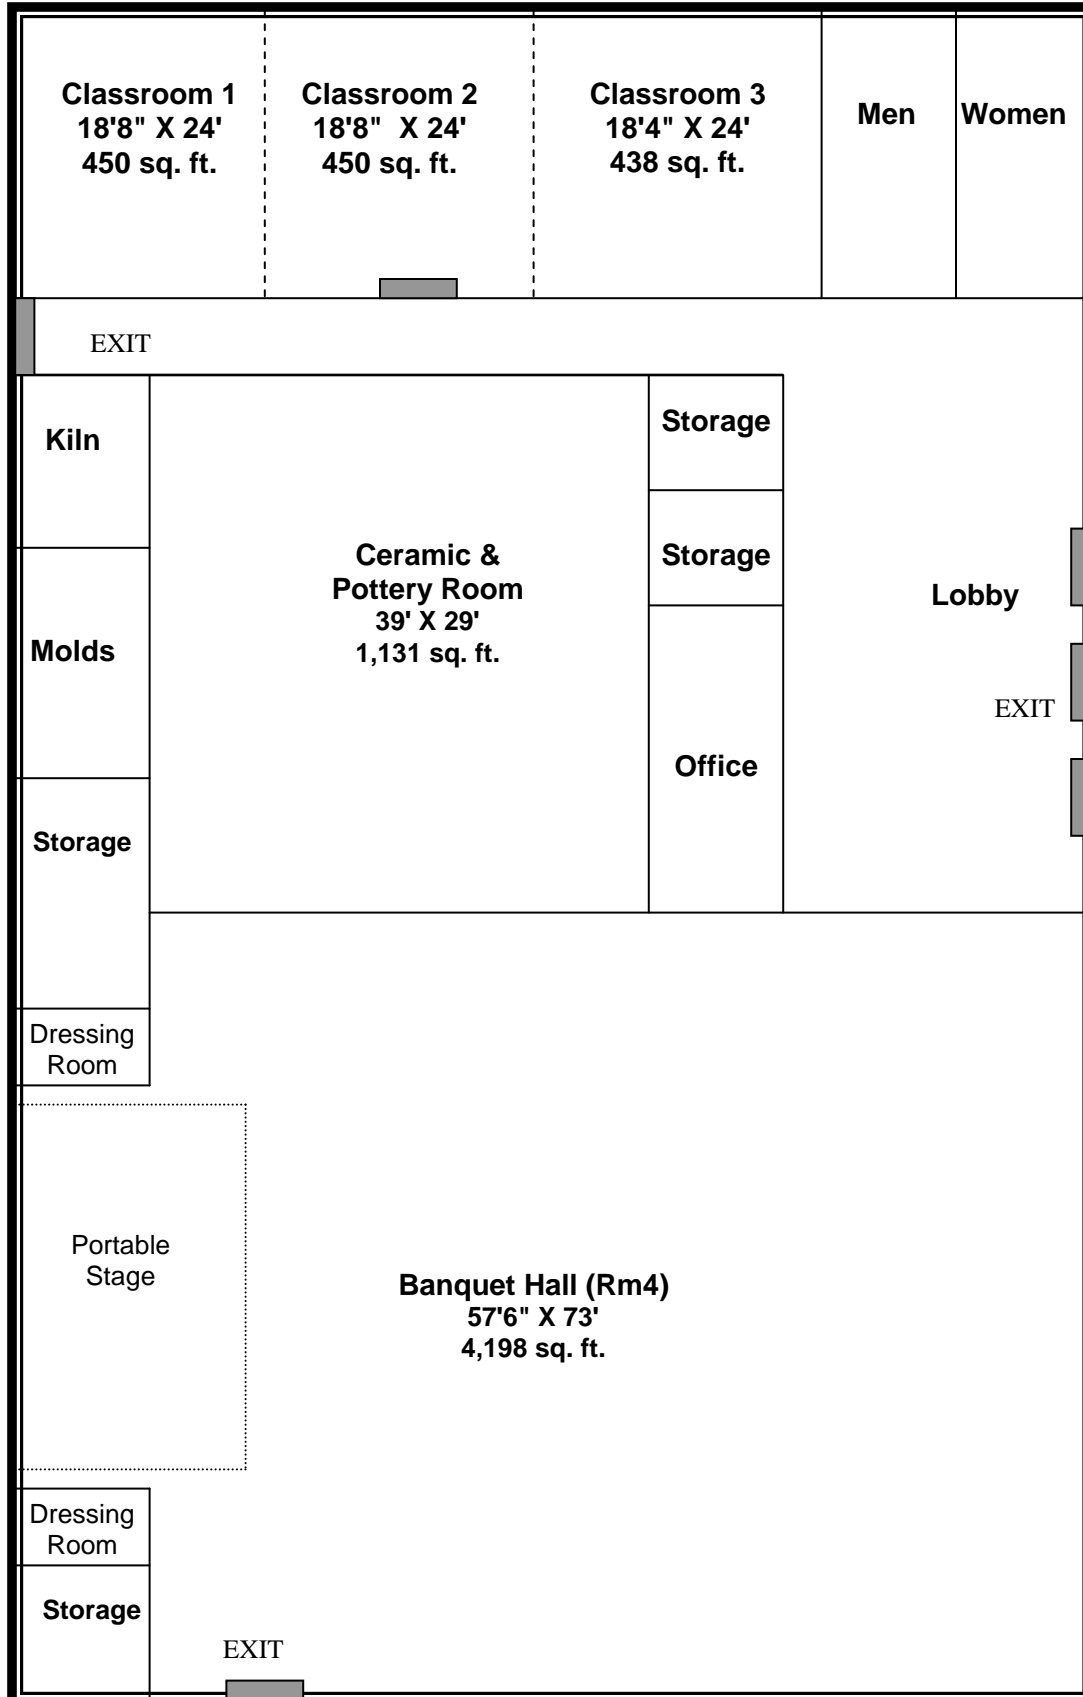

Handsboro Community Center

1890 Switzer Road, Gulfport, MS 39507

Phone: (228) 896-4909

FEATURES:

10,000 Square Feet of indoor recreational & meeting space
 TV, DVD, VCR Equipment
 In-House PA System
 Restrooms & Water fountain
 30 12ft portable fold-out tables
 2 Portable podiums with mics
 9 6ft. Round Tables
 325 Metal Folding Chairs
 6 8ft. portable tables
 18' X 24' Portable Stage
 Ceramics & Pottery Programs
 LCD Projector and Screen
 Outdoor Covered Gazebo

RENTAL FEES

Room 1 **\$30 per hour**
 Room 2 **\$30 per hour**
 Room 3 **\$30 per hour**
 Banq. Hall **\$80 per hour**
 Rooms 1-3 **\$70 per hour**
 \$100 Refundable Deposit

Entire Building:
 \$120 per hour
 \$200 Refundable Deposit